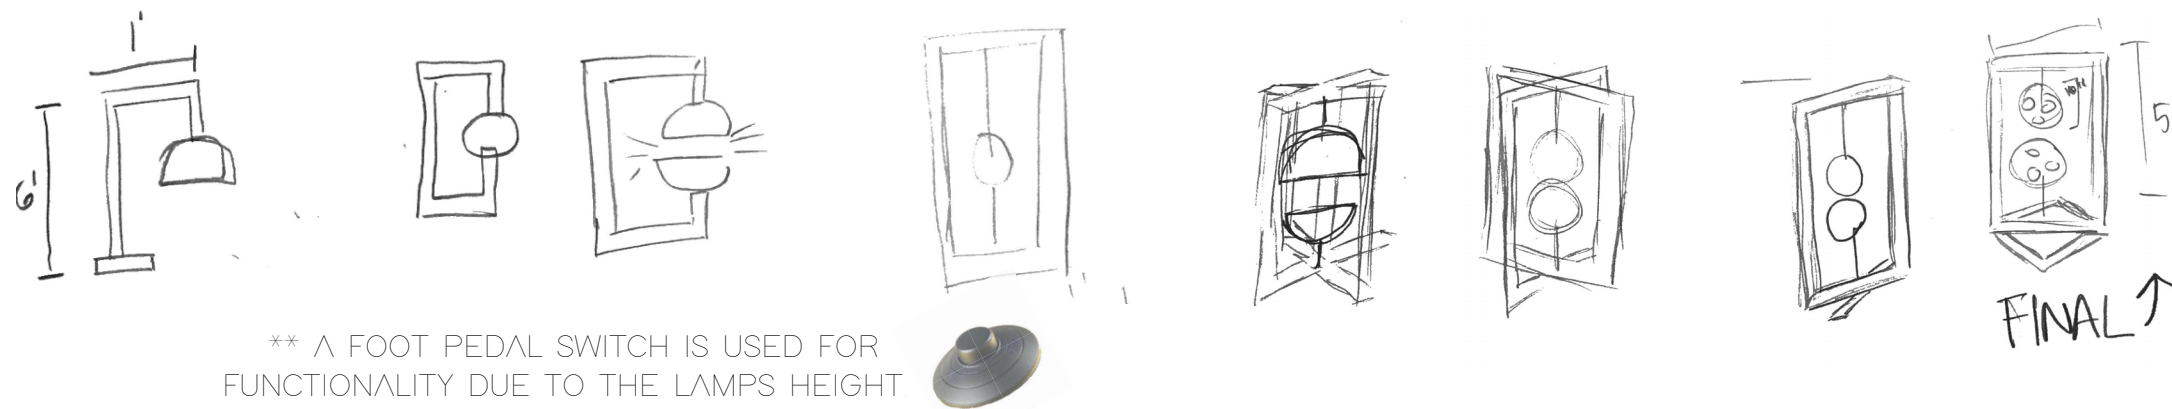

Nest

CONCEPT

NEST is a portable lamp designed to show organic elements through its form and texture. This is shown by its organic shape all the way to its clay material. The lamps' rays of light emitted from small holes throughout the clay spheres are similar to the sun shining through tree limbs and leaves in nature. Within the globes, which resemble the moon and its craters, the LED bulbs are nested. The small holes will cast a design onto any surface that surrounds the lamp.

SCALE: 1" = 1'-0"

LAMPING:
LED 4.5W MEDIUM BASE G25

Close up image of clay Gazing Ball

PROGRESSIVE SKETCHES

** A FOOT PEDAL SWITCH IS USED FOR FUNCTIONALITY DUE TO THE LAMPS HEIGHT