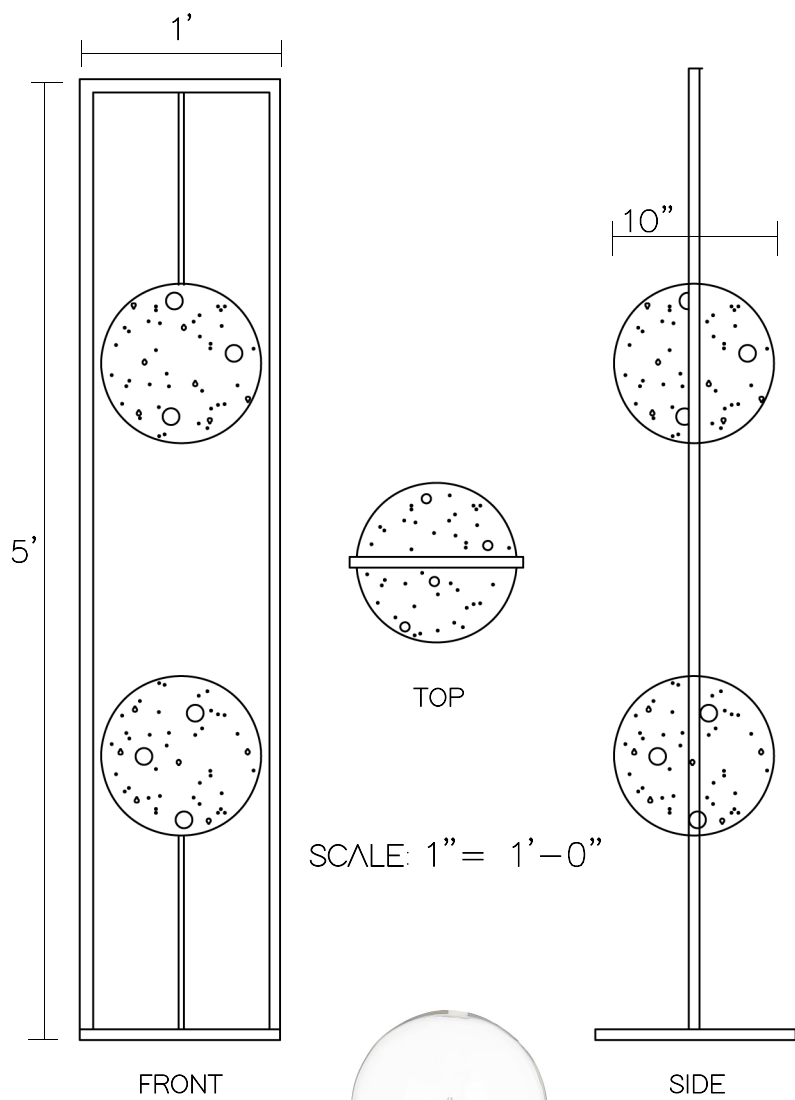

Nest

CONCEPT

NEST is a portable lamp designed to show organic elements through its form and texture. This is shown by its organic shape all the way to its clay material. The lamps' rays of light emitted from small holes throughout the clay spheres are similar to the sun shining through tree limbs and leaves in nature. Within the globes, which resemble the moon and its craters, the LED bulbs are nested. The small holes will cast a design onto any surface that surrounds the lamp.

SCALE: 1" = 1'-0"

LAMPING:
LED 4.5W MEDIUM BASE G25

Close up image of clay Gazing Ball

PROGRESSIVE SKETCHES

** A FOOT PEDAL SWITCH IS USED FOR FUNCTIONALITY DUE TO THE LAMPS HEIGHT